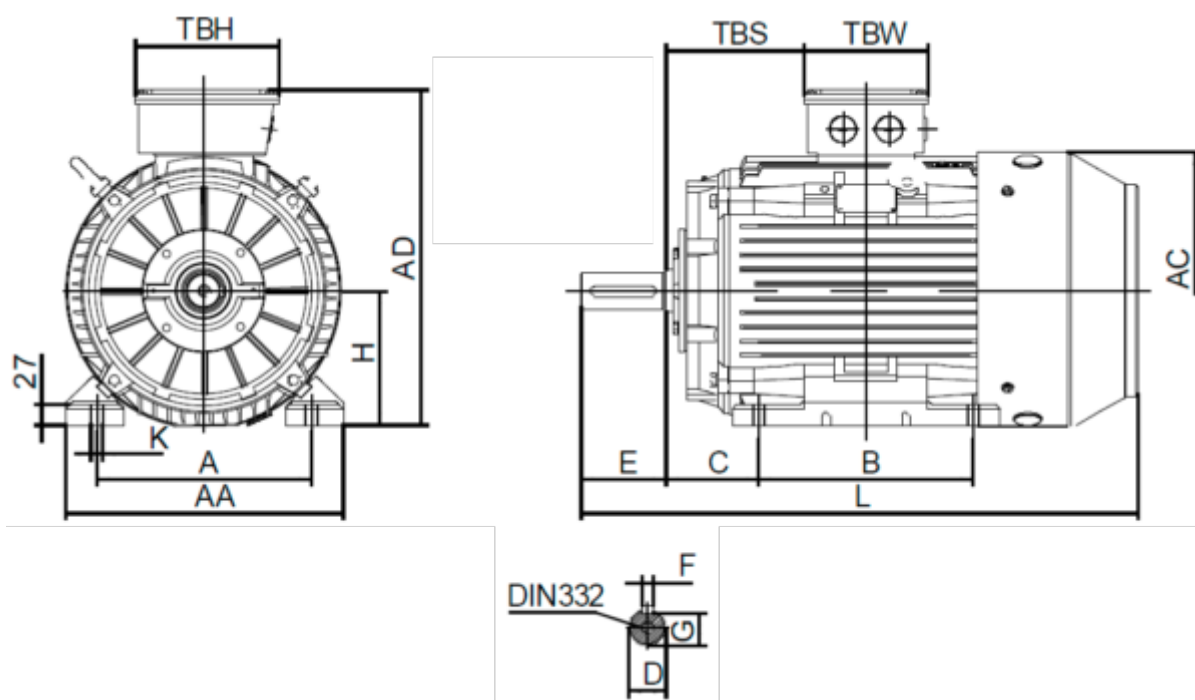

# Data Sheet

Article number: 250316000422

Description: Kleedrive T3C 315L1-4 160.0KW 1400 rpm  
3x400/690V 50HZ IP55 B3 Eff=95,8%

## Measures

A = 508	F = 22	TBW = 290
AA = 628	G = 71	
AC = Ø680	H = 315	
AD = 825	HD = 510	
B = 508	K = Ø28	
C = 216	L = 1385	
D = Ø80	TBH = 350	
E = 170	TBS = 200	